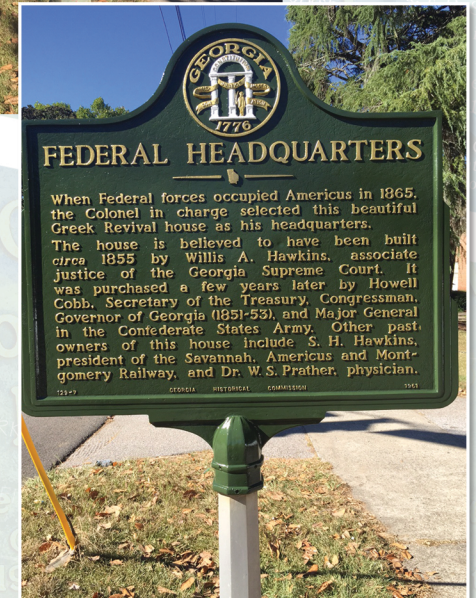

MAINTAINING OLDER MARKERS

The State of Georgia, through various agencies, erected approximately 2,100 historical markers from the early 1950s until the mid-1990s, creating a lasting legacy in every region of Georgia. Recently tasked with their maintenance, GHS works continuously to repair historical markers so they can continue to inform and educate the public for many years to come. If you have discovered a missing or damaged Georgia historical marker, please fill out our online form to let us know by visiting georgiahistory.com/markers.

Marker before and after refurbishment.